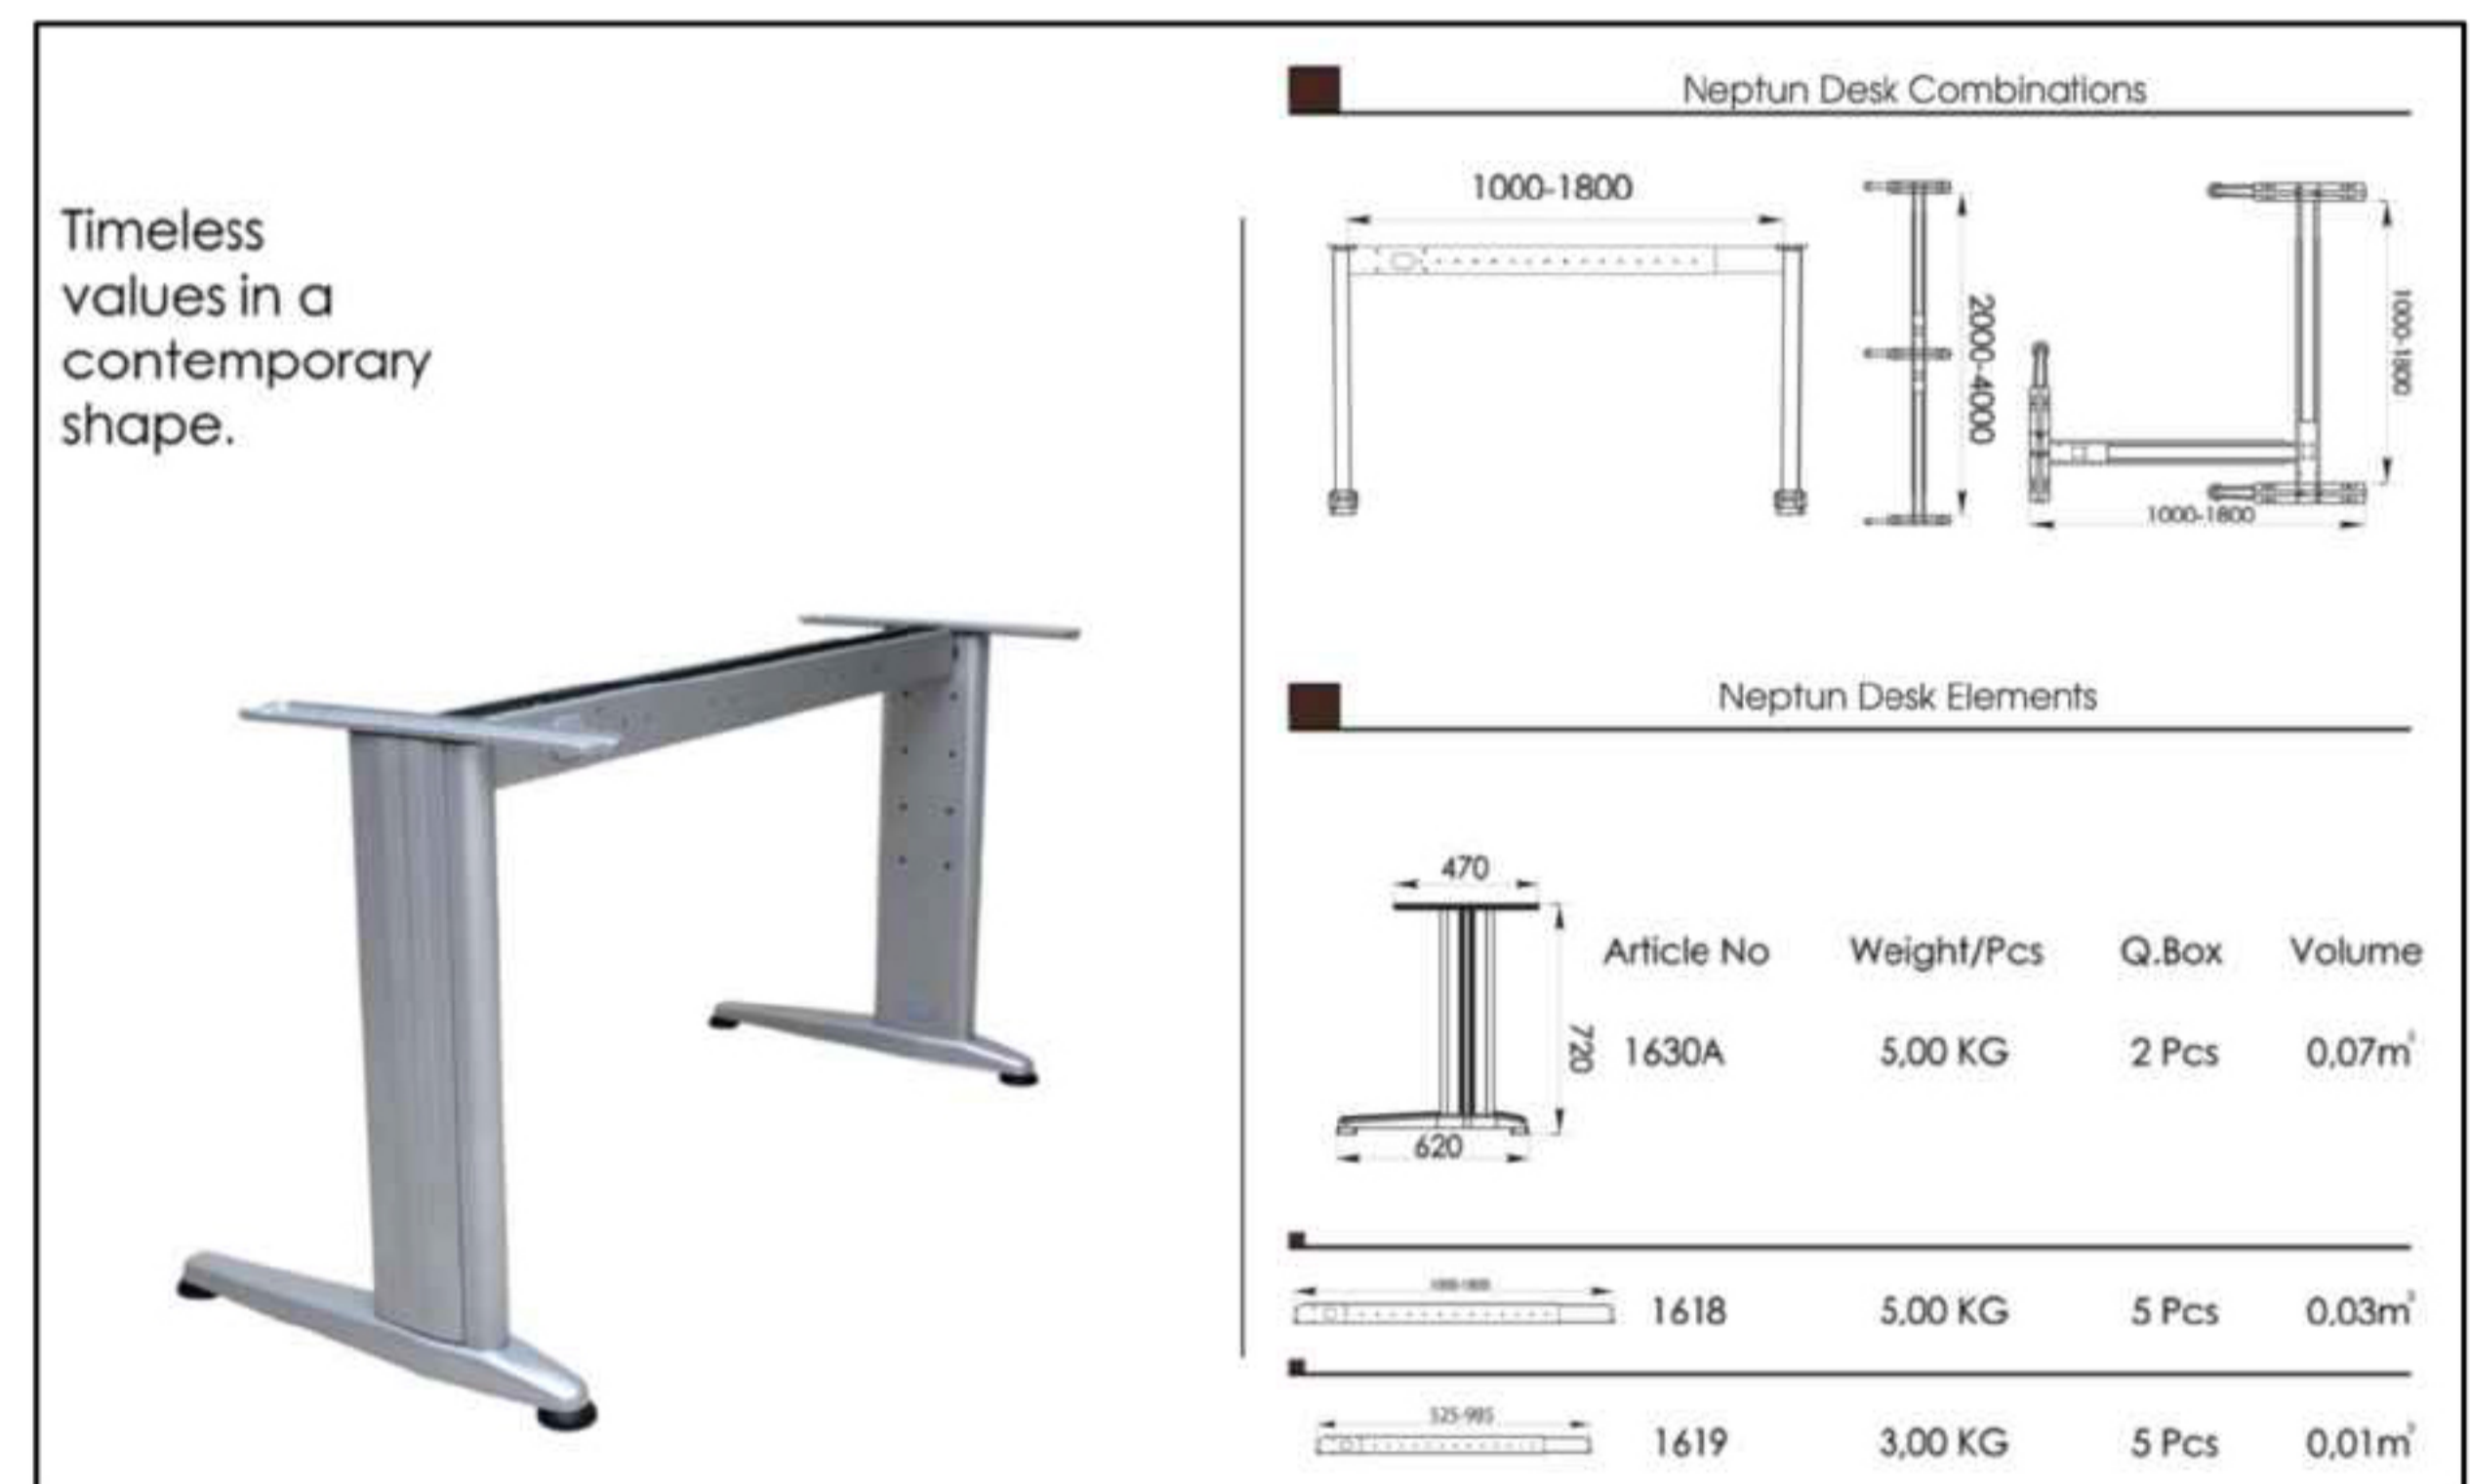

ARTEMIS

MP cena seta : 18.720 rsd

Dostupne boje :

bela, siva, crna

NEPTUN

MP cena seta : 16.977 rsd

Dostupne boje :

bela i siva